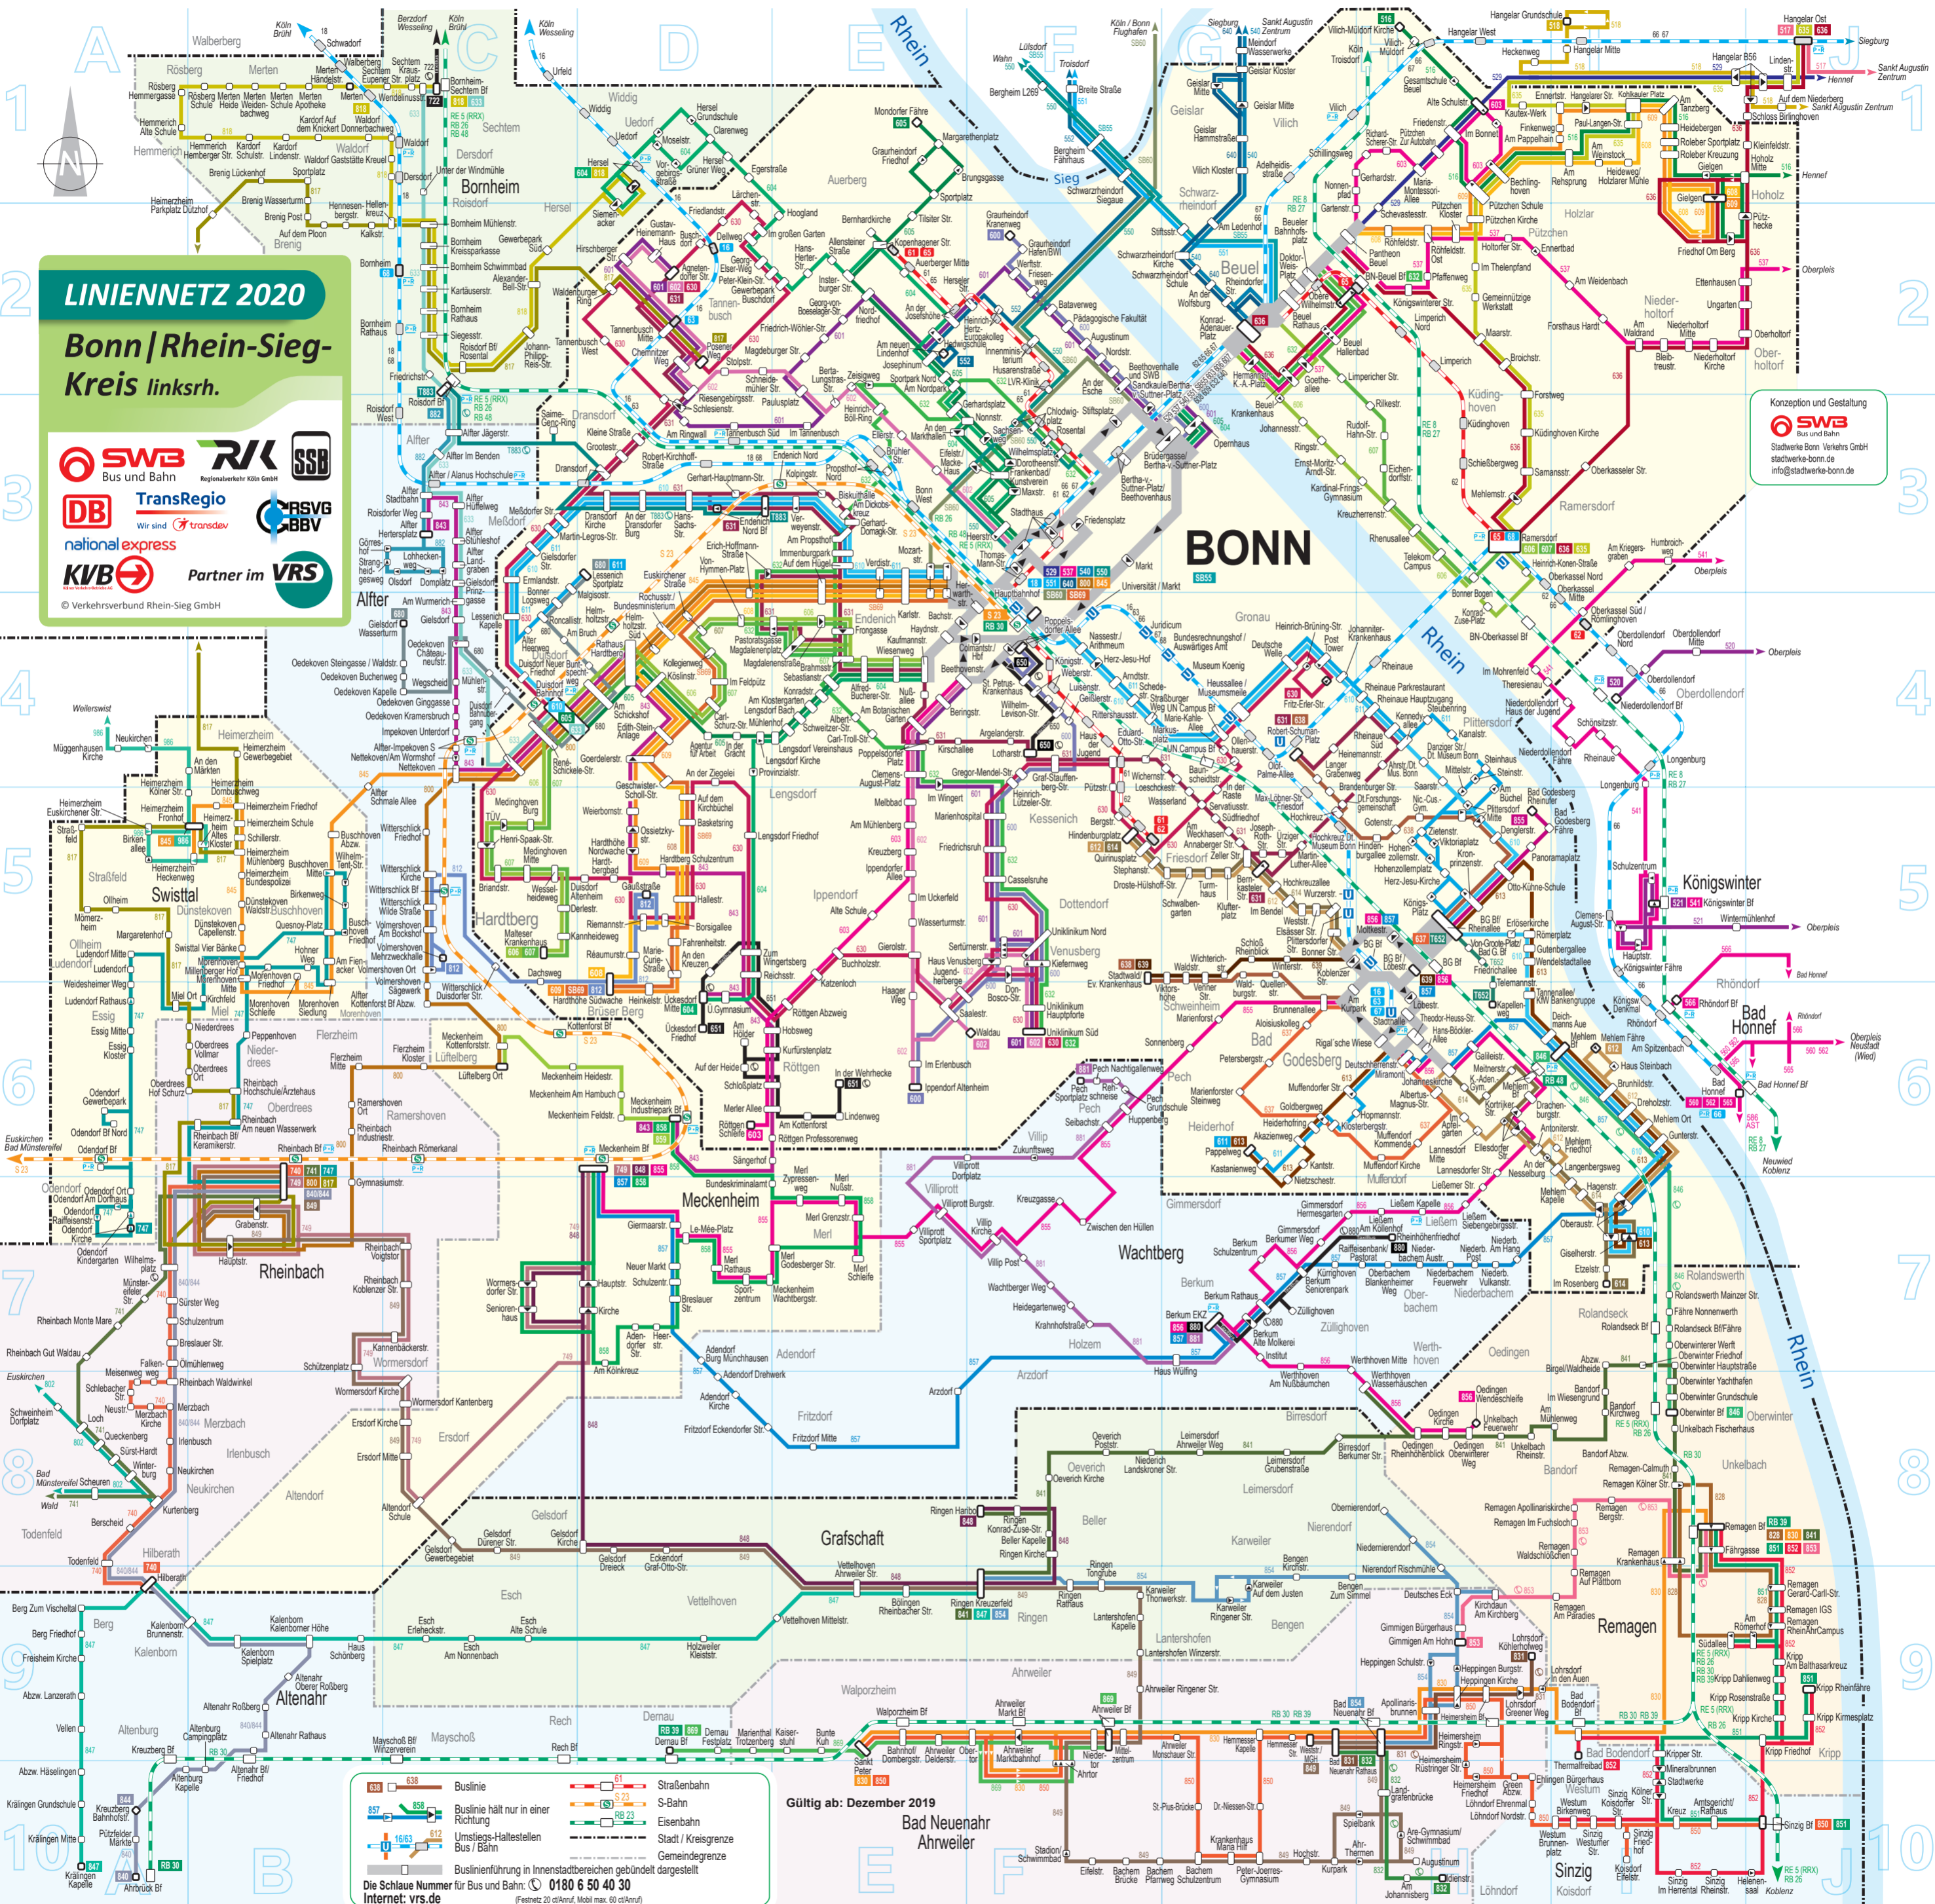

LINIENNETZ 2020

Bonn | Rhein-Sieg-Kreis linksrh.

Partner im VRS

Konzeption und Gestaltung
Bus und Bahn
Stadtwerke Bonn Verkehrs GmbH
stadtwkne-bonn.de
info@stadtwkne-bonn.de

Gültig ab: Dezember 2019
Bad Neuenahr Ahrweiler

	Buslinie		Straßenbahn
	Buslinie hält nur in einer Richtung		S-Bahn
	Umsteige-Haltestellen Bus / Bahn		Eisenbahn
			Stadt / Kreisgrenze
			Gemeindegrenze

Buslinienverlauf in Innenstadtbereichen gebündelt dargestellt
Die Schlaue Nummer für Bus und Bahn: ☎ 0180 6 50 40 30
Internet: vrs.de
(Festnetz 20 ct/Anr., Mobil max. 60 ct/Anr.)